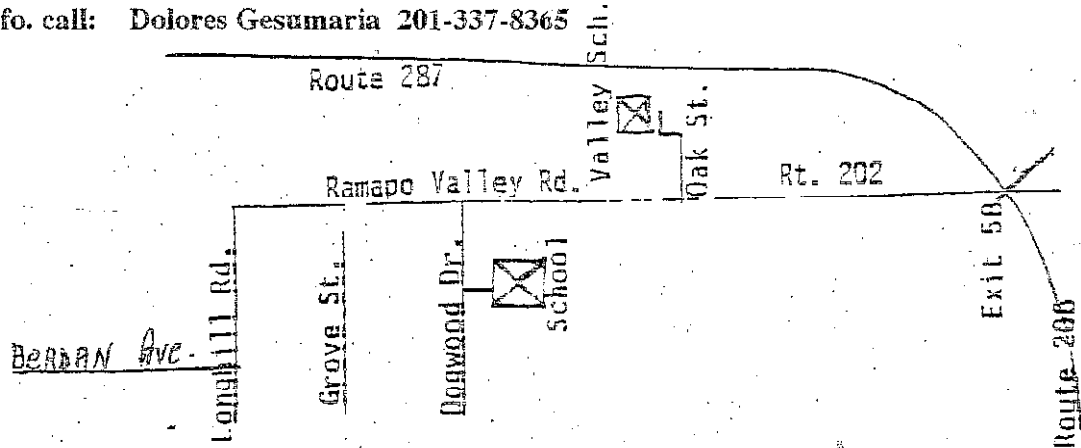

For info. call: Dolores Gesumaria 201-337-8365.

Rt. 208/287....Use Exit 58 (Oakland) Take Rt. 202 (Ramapo Valley Rd.) South into center of Oakland. Dogwood Hill School is .8 miles. Turn Left on Dogwood Drive; turn left after 5 houses into school driveway. Valley Middle School is .5 miles. Turn Right on Oak St. Take 1st left into Borough Hall parking lot and then immediate right down hill to side of Valley School. From Wayne, take Berdan Ave. to end; turn left on Longhill Rd. to traffic light; turn right on Rt.202; take 2nd right onto Dogwood Drive.